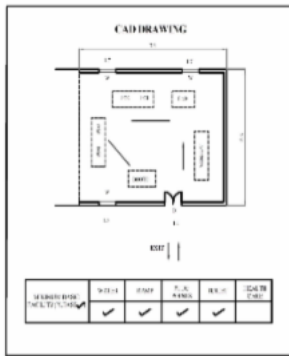

Nazri Naksha

Google Map View

Polling Station Building Front View

Polling Station Front View

Cad View

Key MAP View