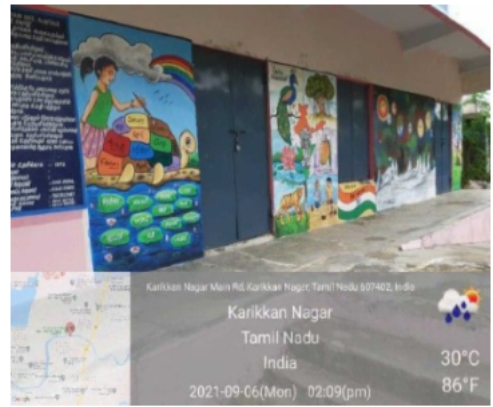

Polling Station Front View