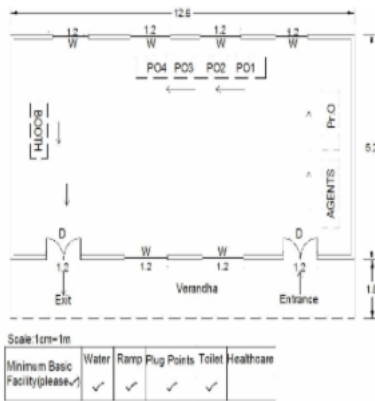

Nazri Naksha

Google Map View

Polling Station Building Front View

Polling Station Front View

Cad View

Key MAP View