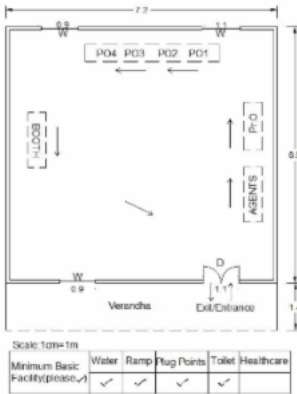

Nazri Naksha

Google Map View

Polling Station Building Front View

Polling Station Front View

Cad View

Key MAP View