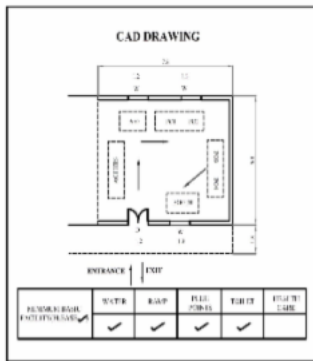

Nazri Naksha

Google Map View

Polling Station Building Front View

Polling Station Front View

Cad View

Key MAP View