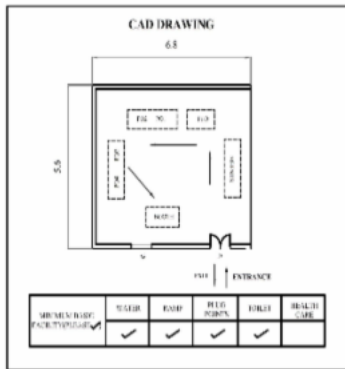

Nazri Naksha

Google Map View

Polling Station Building Front View

Polling Station Front View

Cad View

Key MAP View