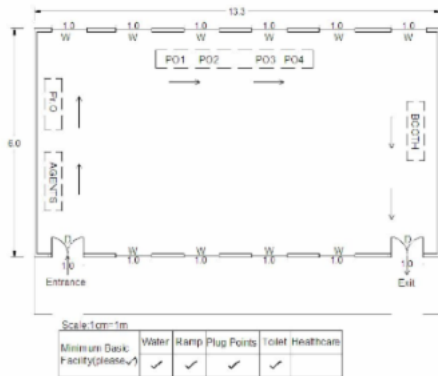

Nazri Naksha

Google Map View

Polling Station Building Front View

Polling Station Front View

Cad View

Key MAP View