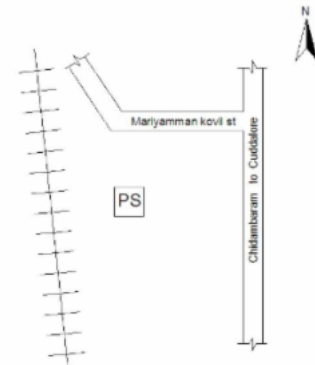

Cad View

Key MAP View

Scale: 1cm=1m

Minimum Basic Facility(please)	Water	Ramp	Plug Points	Toilet	Healthcare
✓	✓	✓	✓	✓