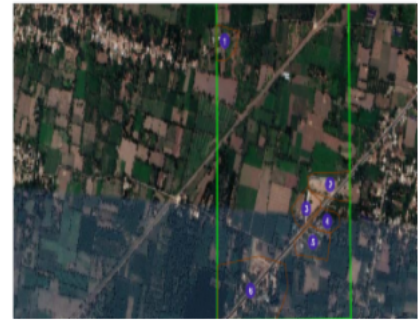

Nazri Naksha

Google Map View