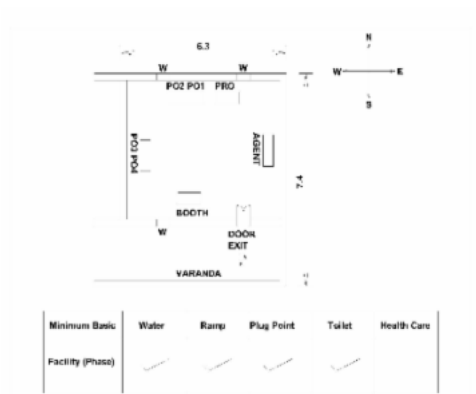

Nazri Naksha

Google Map View

Polling Station Building Front View

Polling Station Front View

Cad View

Key MAP View