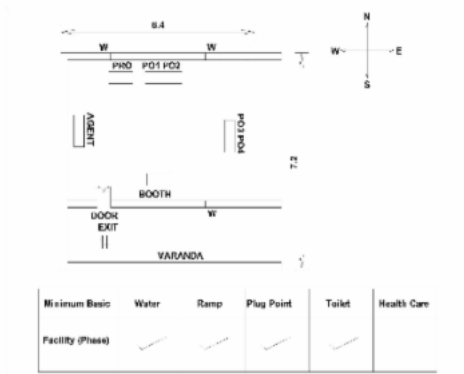

Nazri Naksha

Google Map View

Polling Station Building Front View

Polling Station Front View

Cad View

Key MAP View