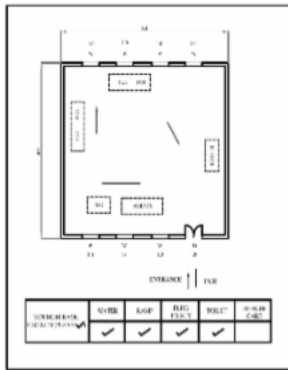

Nazri Naksha

Google Map View

Polling Station Building Front View

Polling Station Front View

Cad View

Key MAP View