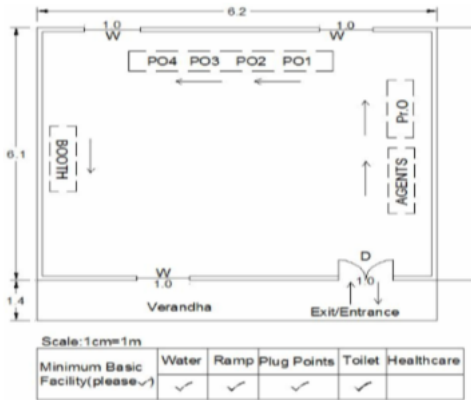

Nazri Naksha

Google Map View

Polling Station Building Front View

Polling Station Front View

Cad View

Key MAP View