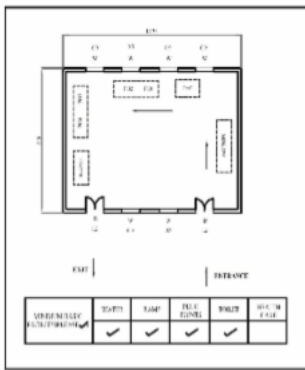

Nazri Naksha

Google Map View

Polling Station Building Front View

Polling Station Front View

Cad View

Key MAP View