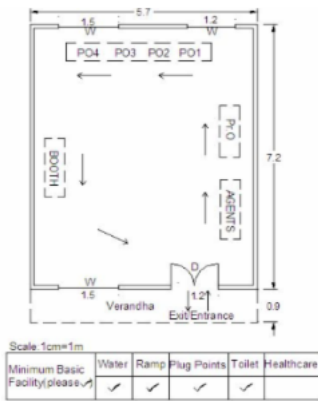

Nazri Naksha

Google Map View

Polling Station Building Front View

Polling Station Front View

Cad View

Key MAP View