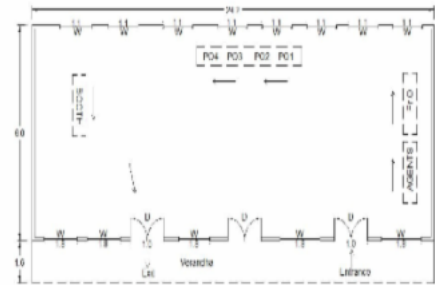

Key MAP View

Scale:1cm=1m

Minimum Scale Facility (class)	Water	Ramp	Plug Points	Toilet	Healthcare
/	✓	✓	✓	✓