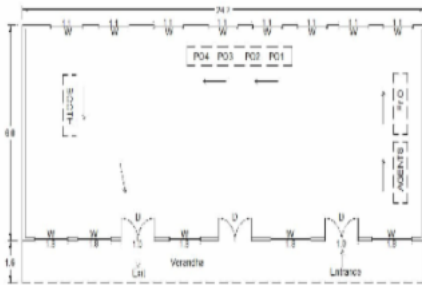

Cad View

Scale:1cm=1m

Minimum Scale Facility (class)	Water	Ramp	Plug Points	Toilet	Healthcare
/	✓	✓	✓	✓