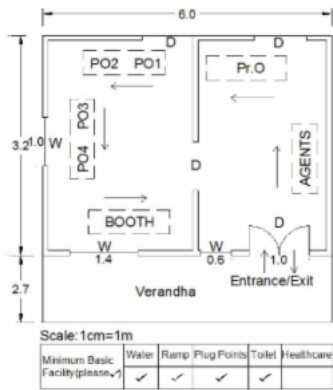

Nazri Naksha

Google Map View

Polling Station Building Front View

Polling Station Front View

Cad View

Key MAP View