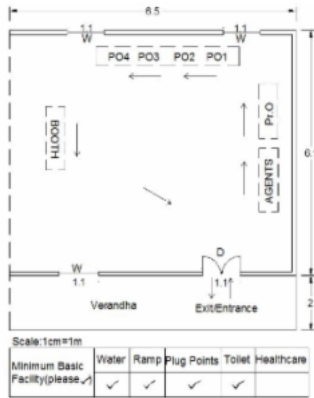

Nazri Naksha

Google Map View

Polling Station Building Front View

Polling Station Front View

Cad View

Key MAP View