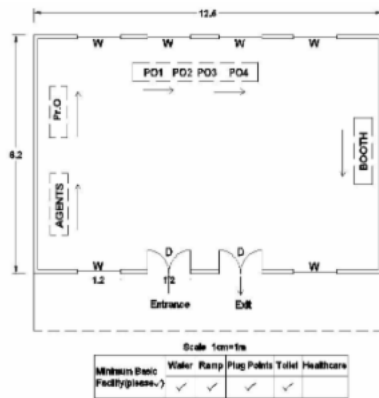

Nazri Naksha

Google Map View

Polling Station Building Front View

Polling Station Front View

Cad View

Key MAP View