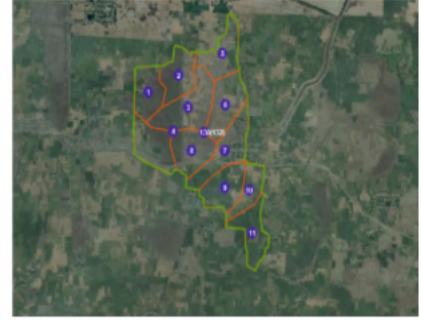

Nazri Naksha

Google Map View