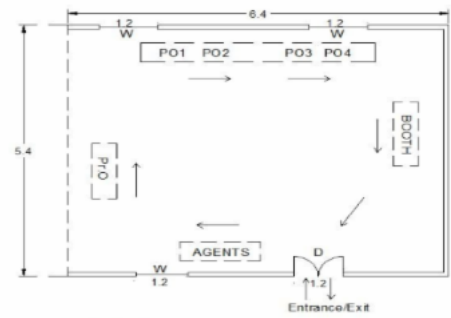

Google Map View

Polling Station Building Front View

Polling Station Front View

Cad View

Key MAP View

Scale: 1cm=1m

Minimum Basic Facility(please✓)	Water	Ramp	Plug Points	Toilet	Healthcare
✓	✓	✓	✓	✓	

Scale: 1cm=1m