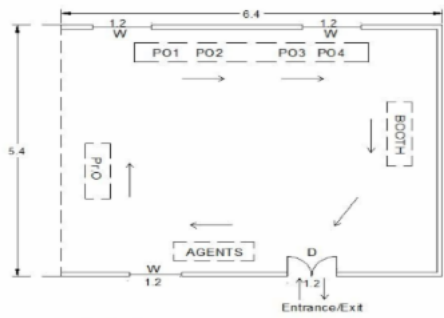

Google Map View

Polling Station Building Front View

Polling Station Front View

Cad View

Key MAP View

Scale: 1cm=1m

Minimum Basic Facility(please✓)	Water	Ramp	Plug Points	Toilet	Healthcare
✓	✓	✓	✓	✓	

Scale: 1cm=1m