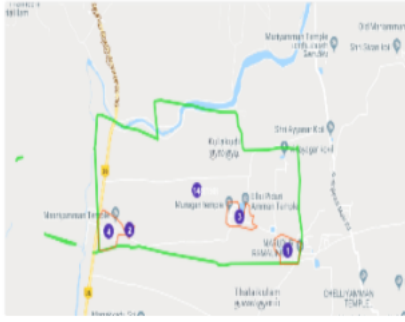

Nazri Naksha

Google Map View