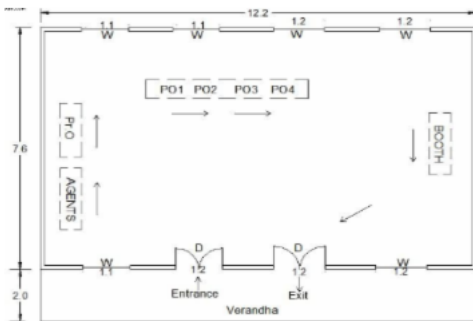

கையொப்பம்

Nazri Naksha

Google Map View

Polling Station Building Front View

Polling Station Front View

Cad View

Key MAP View

Scale: 1cm=1m