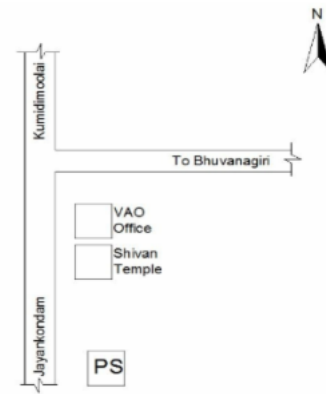

Nazri Naksha

Google Map View

Polling Station Building Front View

Polling Station Front View

Cad View

Key MAP View

Scale: 1cm=1m

Minimum Basic Facility(please)	Water	Ramp	Plug Points	Toilet	Healthcare
	✓	✓	✓	✓