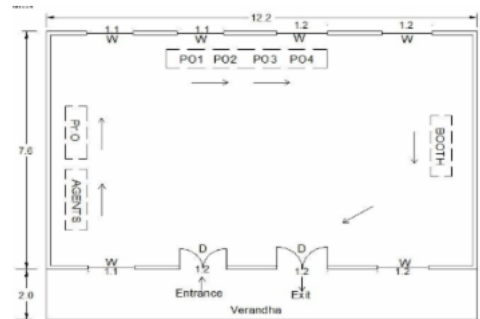

Google Map View

Polling Station Building Front View

Polling Station Front View

Cad View

Key MAP View

Scale 1cm=1m

Minimum Basic Facility(please)	Water	Ramp	Plug Points	Toilet	Healthcare
✓	✓	✓	✓	✓	

Scale 1cm=1m