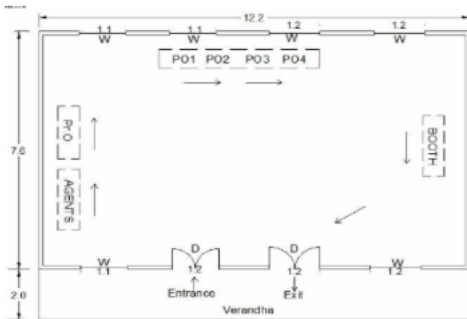

Google Map View

Polling Station Building Front View

Polling Station Front View

Cad View

Key MAP View

Scale 1cm=1m

Minimum Basic Facility(please)	Water	Ramp	Plug Points	Toilet	Healthcare
✓	✓	✓	✓	✓	

Scale 1cm=1m