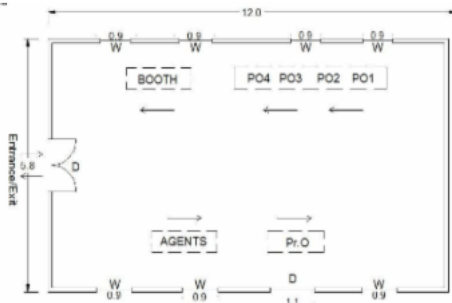

Cad View

Key MAP View

Scale: 1cm=1m

Minimum Basic Facility (please ✓)	Water	Ramp	Plug Points	Toilet	Healthcare
	✓	✓	✓	✓