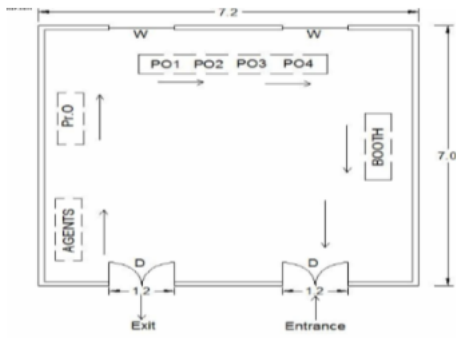

Google Map View

Polling Station Building Front View

Polling Station Front View

Cad View

Key MAP View

Scale 1cm=1m

Minimum Basic Facility(please)	Water	Ramp	Plug Points	Toilet	Healthcare
✓	✓	✓	✓	✓	

Scale 1cm=1m