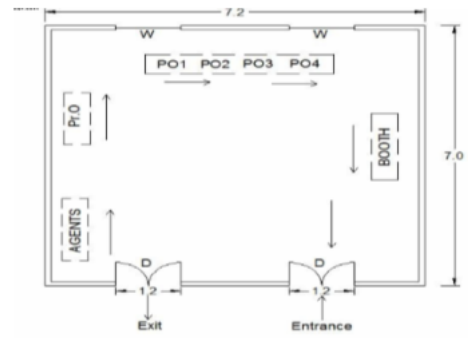

Google Map View

Polling Station Building Front View

Polling Station Front View

Cad View

Key MAP View

Scale 1cm=1m

Minimum Basic Facility(please)	Water	Ramp	Plug Points	Toilet	Healthcare
✓	✓	✓	✓	✓	

Scale 1cm=1m