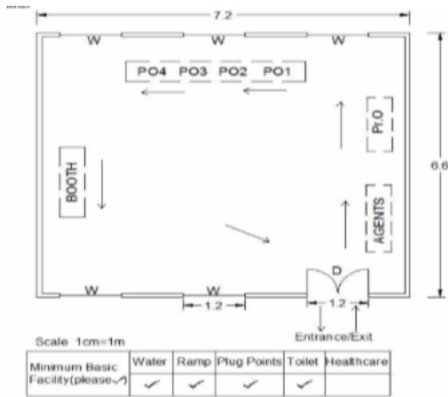

Nazri Naksha

Google Map View

Polling Station Building Front View

Polling Station Front View

Cad View

Key MAP View