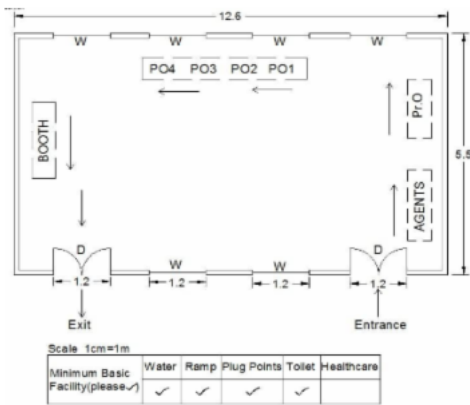

Nazri Naksha

Google Map View

Polling Station Building Front View

Polling Station Front View

Cad View

Key MAP View