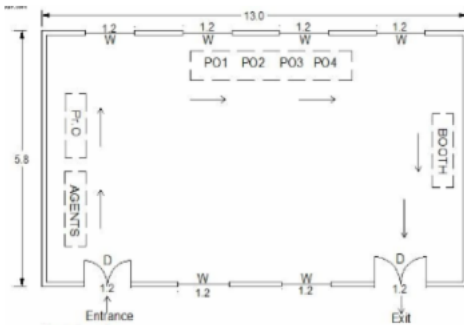

Polling Station Front View

Cad View

Key MAP View

Scale 1cm=1m

Minimum Basic Facility/please✓	Water	Ramp	Plug Points	Toilet	Healthcare
✓	✓	✓	✓	✓	

Scale 1cm=1m

Minimum Basic Facility/please✓	Water	Ramp	Plug Points	Toilet	Healthcare
✓	✓	✓	✓	✓	