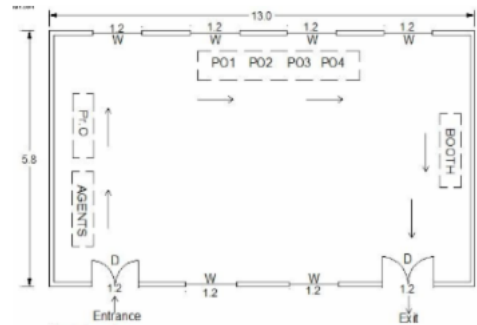

Polling Station Front View

Cad View

Key MAP View

Scale 1cm=1m

Minimum Basic Facility/please✓	Water	Ramp	Plug Points	Toilet	Healthcare
✓	✓	✓	✓	✓	

Scale 1cm=1m

Minimum Basic Facility/please✓	Water	Ramp	Plug Points	Toilet	Healthcare
✓	✓	✓	✓	✓	