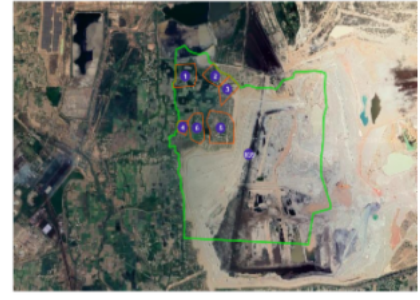

Nazri Naksha

Google Map View