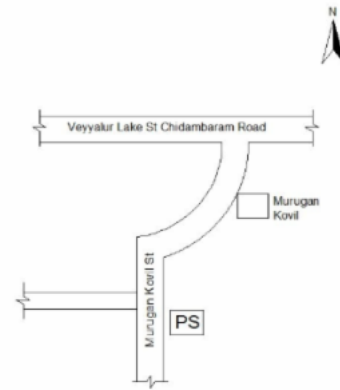

Nazri Naksha

Google Map View

Polling Station Building Front View

Polling Station Front View

Cad View

Key MAP View

Scale 1cm=1m

Minimum Basic Facility (please ✓)	Water	Ramp	Plug Points	Toilet	Healthcare
	✓	✓	✓	✓