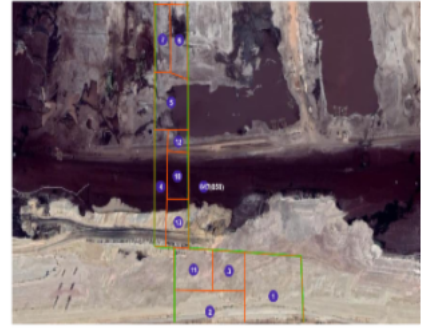

Nazri Naksha

Google Map View