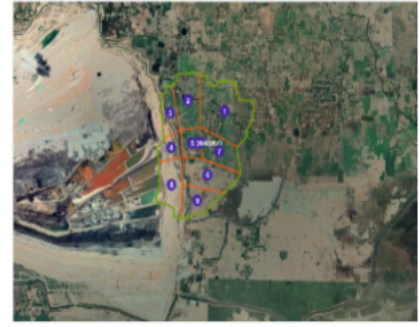

Nazri Naksha

Google Map View