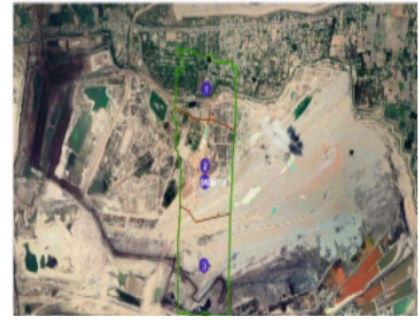

Nazri Naksha

Google Map View