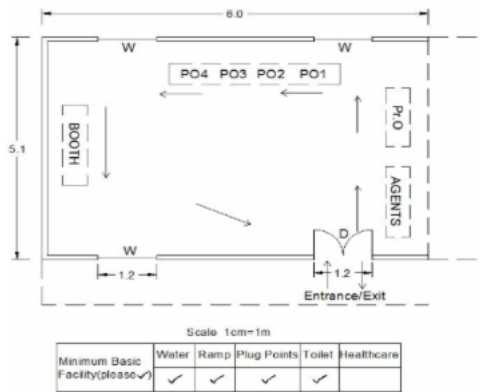

Nazri Naksha

Google Map View

Polling Station Building Front View

Polling Station Front View

Cad View

Key MAP View