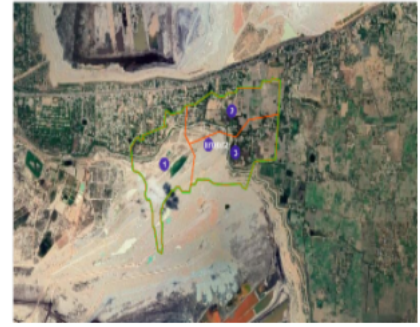

Nazri Naksha

Google Map View