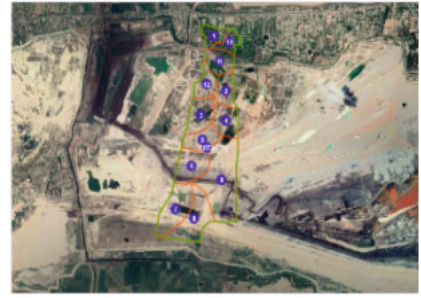

Nazri Naksha

Google Map View