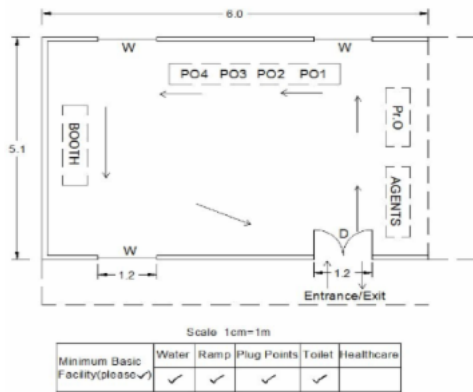

Nazri Naksha

Google Map View

Polling Station Building Front View

Polling Station Front View

Cad View

Key MAP View