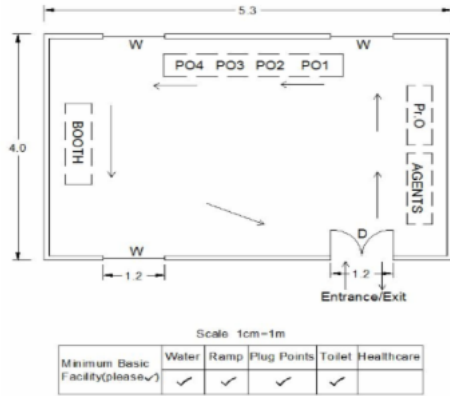

Nazri Naksha

Google Map View

Polling Station Building Front View

Polling Station Front View

Cad View

Key MAP View