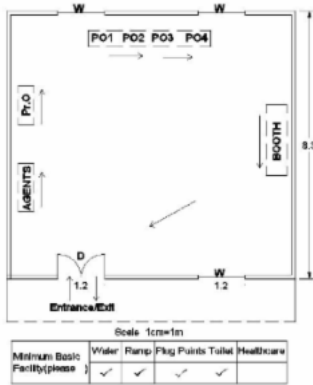

Nazri Naksha

Google Map View

Polling Station Building Front View

Polling Station Front View

Cad View

Key MAP View