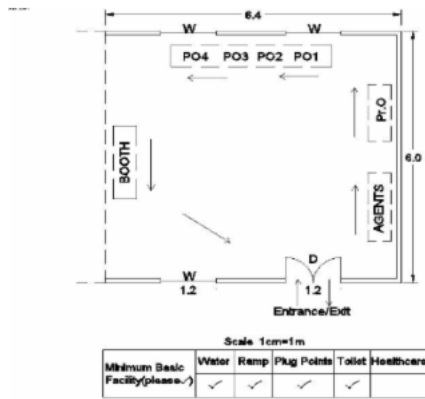

Nazri Naksha

Google Map View

Polling Station Building Front View

Polling Station Front View

Cad View

Key MAP View