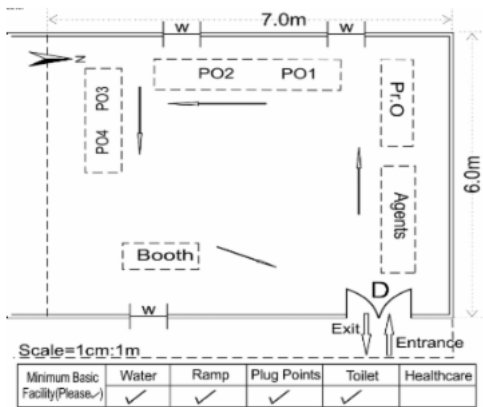

Nazri Naksha

Google Map View

Polling Station Building Front View

Polling Station Front View

Cad View

Key MAP View