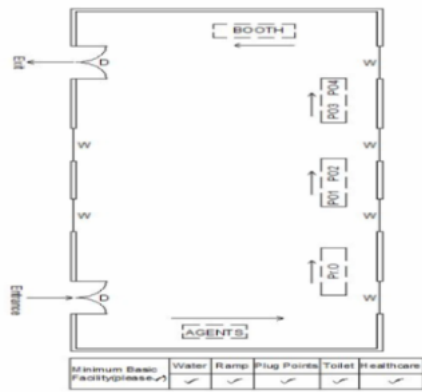

Nazri Naksha

Google Map View

Polling Station Building Front View

Polling Station Front View

Cad View

Key MAP View