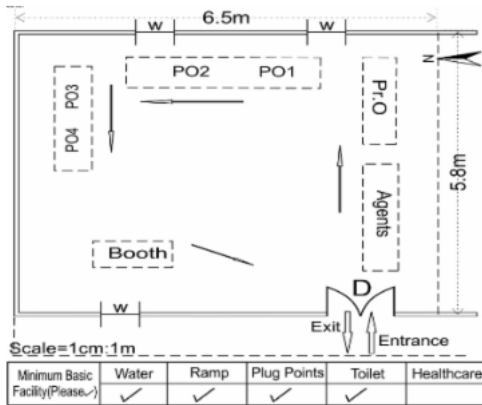

Nazri Naksha

Google Map View

Polling Station Building Front View

Polling Station Front View

Cad View

Key MAP View