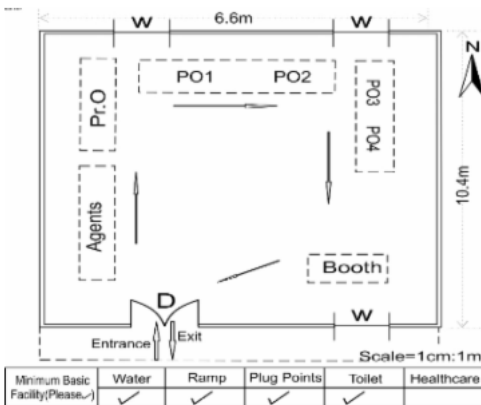

Nazri Naksha

Google Map View

Polling Station Building Front View

Polling Station Front View

Cad View

Key MAP View