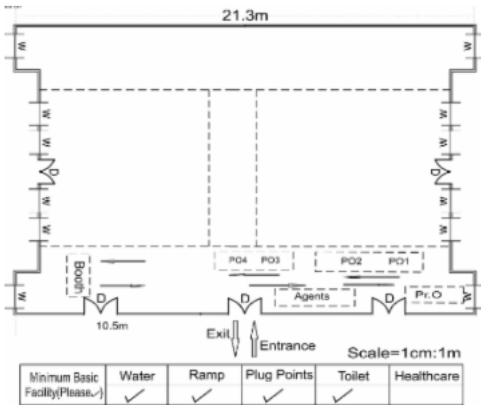

Nazri Naksha

Google Map View

Polling Station Building Front View

Polling Station Front View

Cad View

Key MAP View