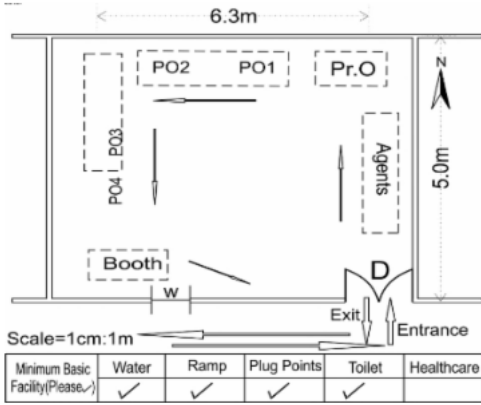

Nazri Naksha

Google Map View

Polling Station Building Front View

Polling Station Front View

Cad View

Key MAP View