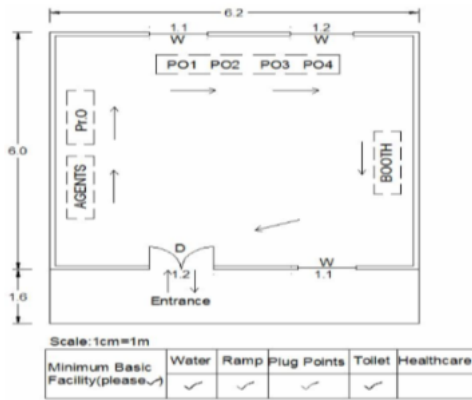

Nazri Naksha

Google Map View

Polling Station Building Front View

Polling Station Front View

Cad View

Key MAP View