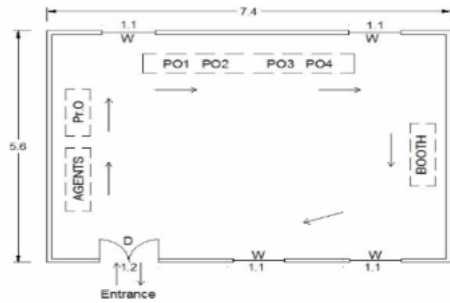

Google Map View

Polling Station Building Front View

Polling Station Front View

Cad View

Scale: 1cm=1m

Minimum Basic Facility (please check)	Water	Ramp	Plug Points	Toilet	Healthcare
<input checked="" type="checkbox"/>	<input checked="" type="checkbox"/>	<input checked="" type="checkbox"/>	<input checked="" type="checkbox"/>	<input checked="" type="checkbox"/>	<input type="checkbox"/>