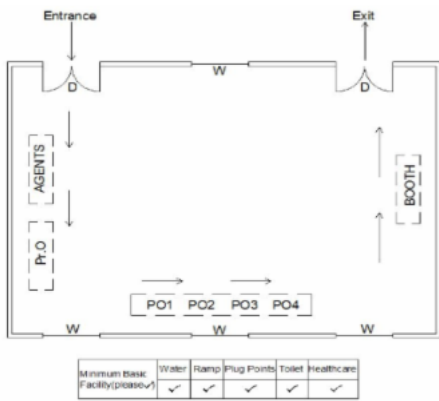

Nazri Naksha

Google Map View

Polling Station Building Front View

Polling Station Front View

Cad View

Key MAP View