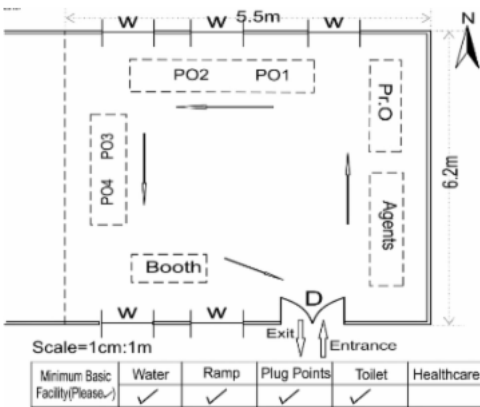

Nazri Naksha

Google Map View

Polling Station Building Front View

Polling Station Front View

Cad View

Key MAP View